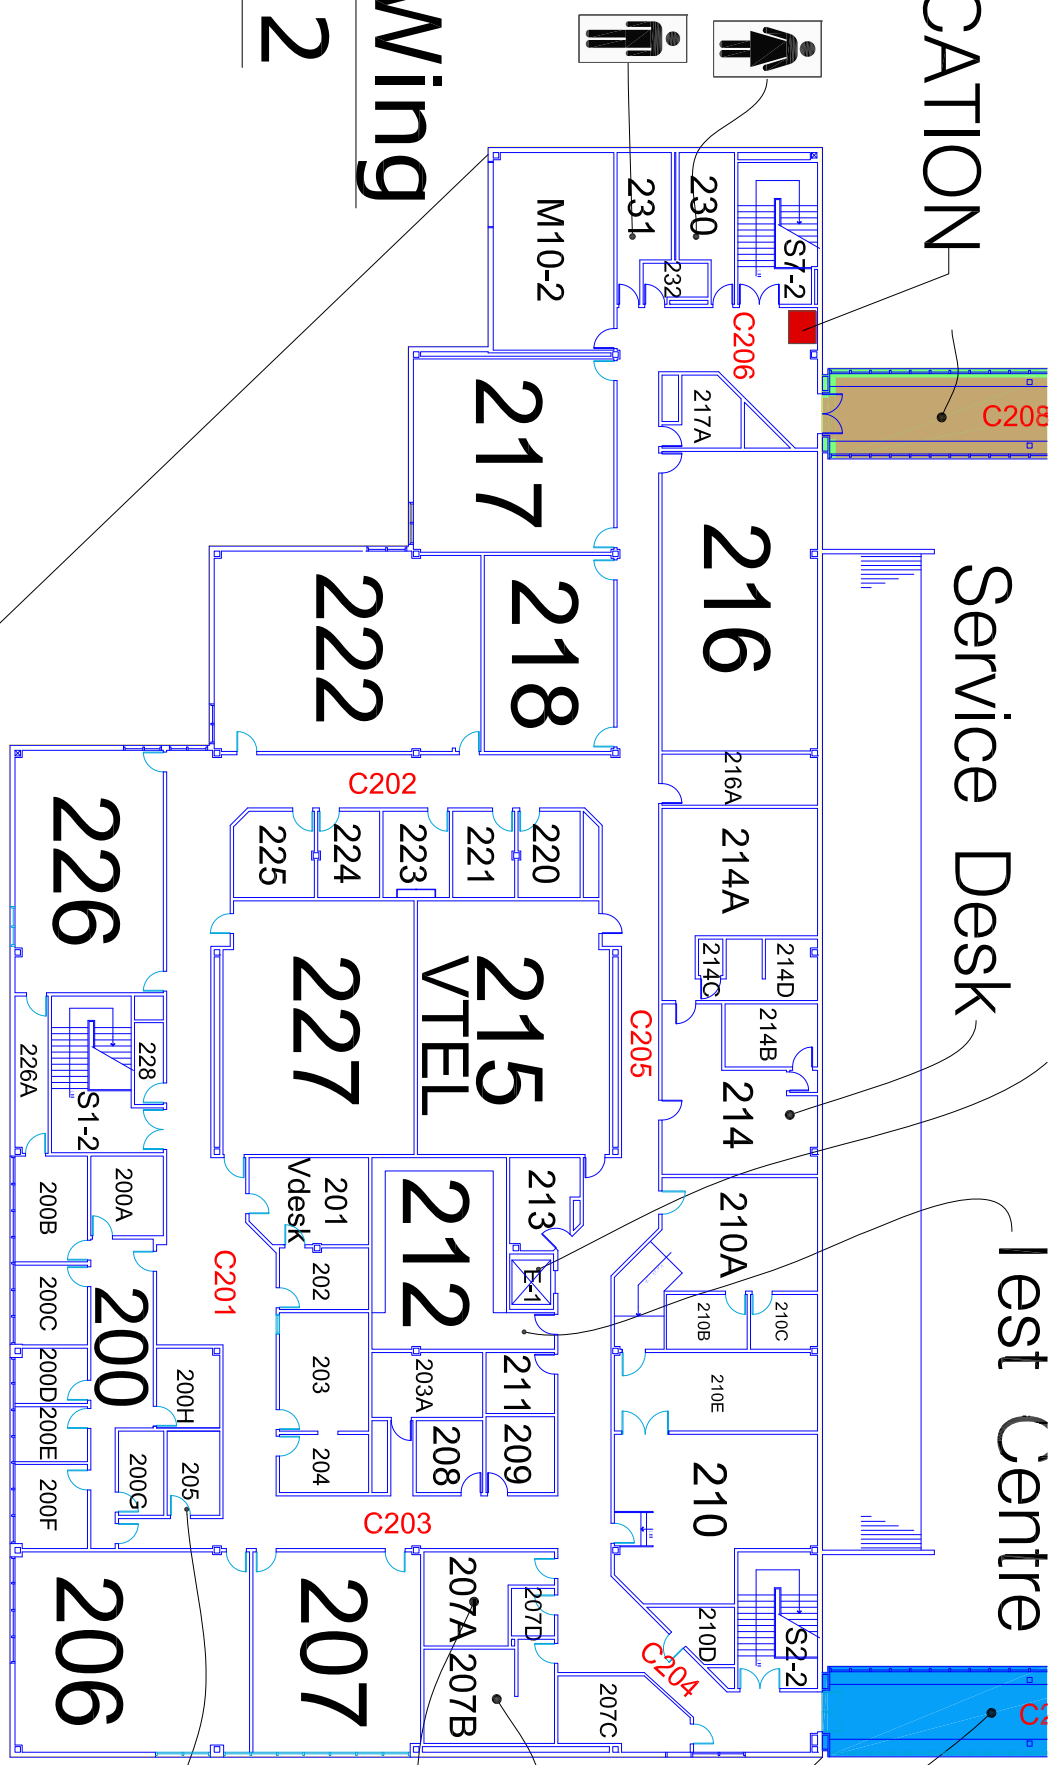

POD LOCATION

Service Desk

Test Centre

TOILET Wing

Level 2