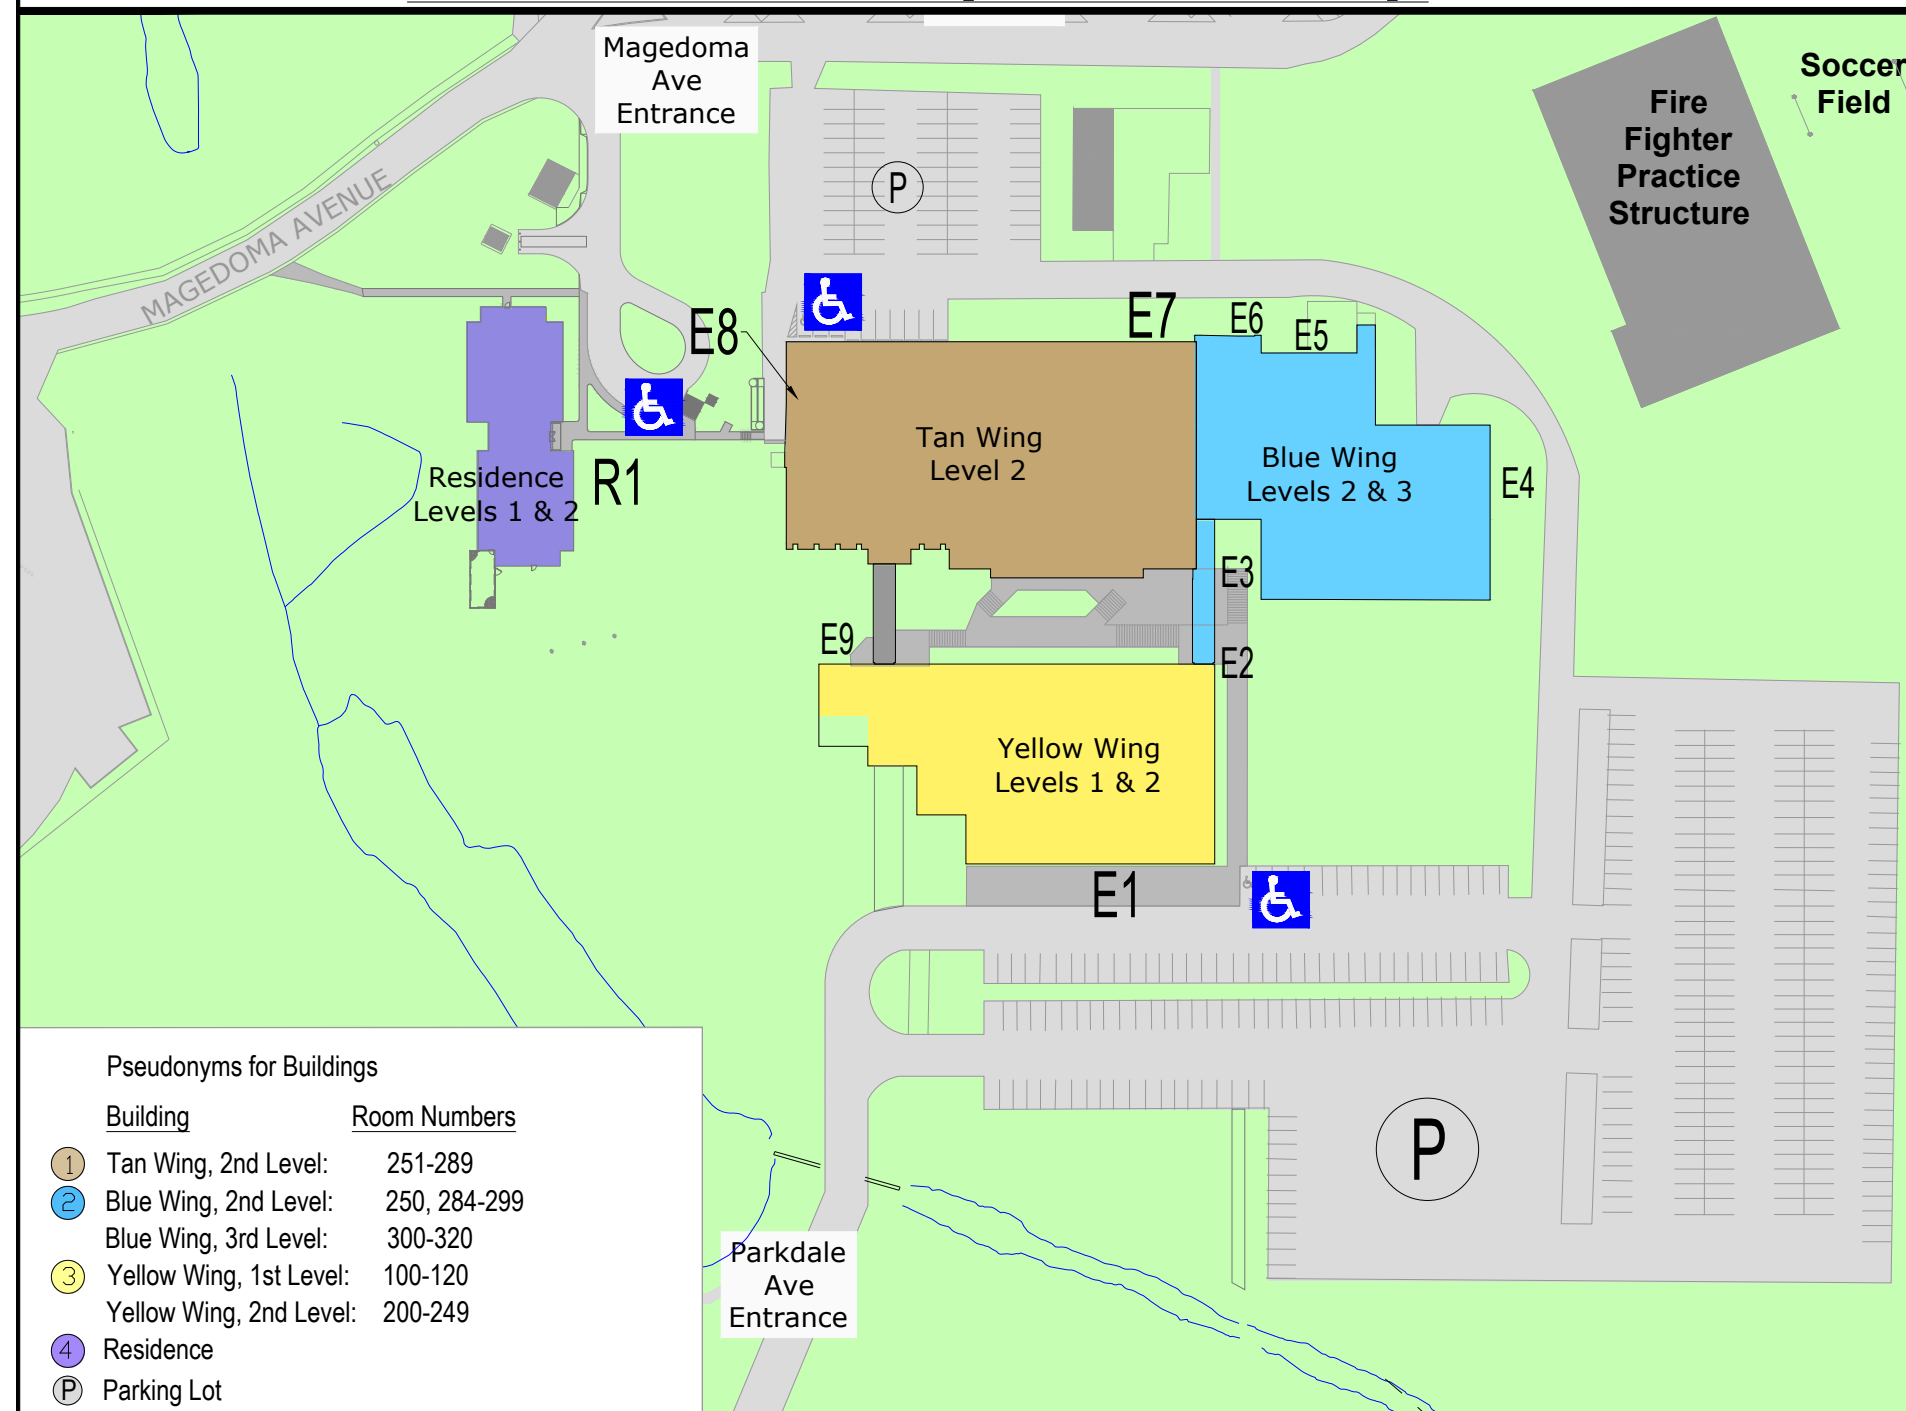

St. Lawrence College

Campus Directory 2021-2022

Alphabetical Listing of Services

ROOM #	Service
203	Adult Upgrading
108	Art Gallery
256, 258	Arts
279	Bio Hazard Lab
105	Boardroom
275	Book Store
283	Cafeteria
270	CICE
317A	Corporate Learning & Performance Improvement
257, 264	Dance Studio
111A	Dean of Campus
259, 265	Drama
272	Facilities Management Services
110	Financial Services
288	Firefighter Lab
284	Fitness Centre
285	Gymnasium
252	Hairstyling
250	Health & Wellness Centre
277	Indigenous Services
205	International Student Advisor
107	Library
263	Music
290, 292,	Nursing
293	PSW Lab
276	SAC
101	Security
214	Service Desk
271	Shipping
280	Student Lounge
100	Student Services
201	VDesk
215	VTEL

Brockville Campus Site Map

Pseudonyms for Buildings

Building	Room Numbers
1 Tan Wing, 2nd Level:	251-289
2 Blue Wing, 2nd Level:	250, 284-299
3 Blue Wing, 3rd Level:	300-320
4 Yellow Wing, 1st Level:	100-120
5 Yellow Wing, 2nd Level:	200-249
6 Residence	
7 Parking Lot	