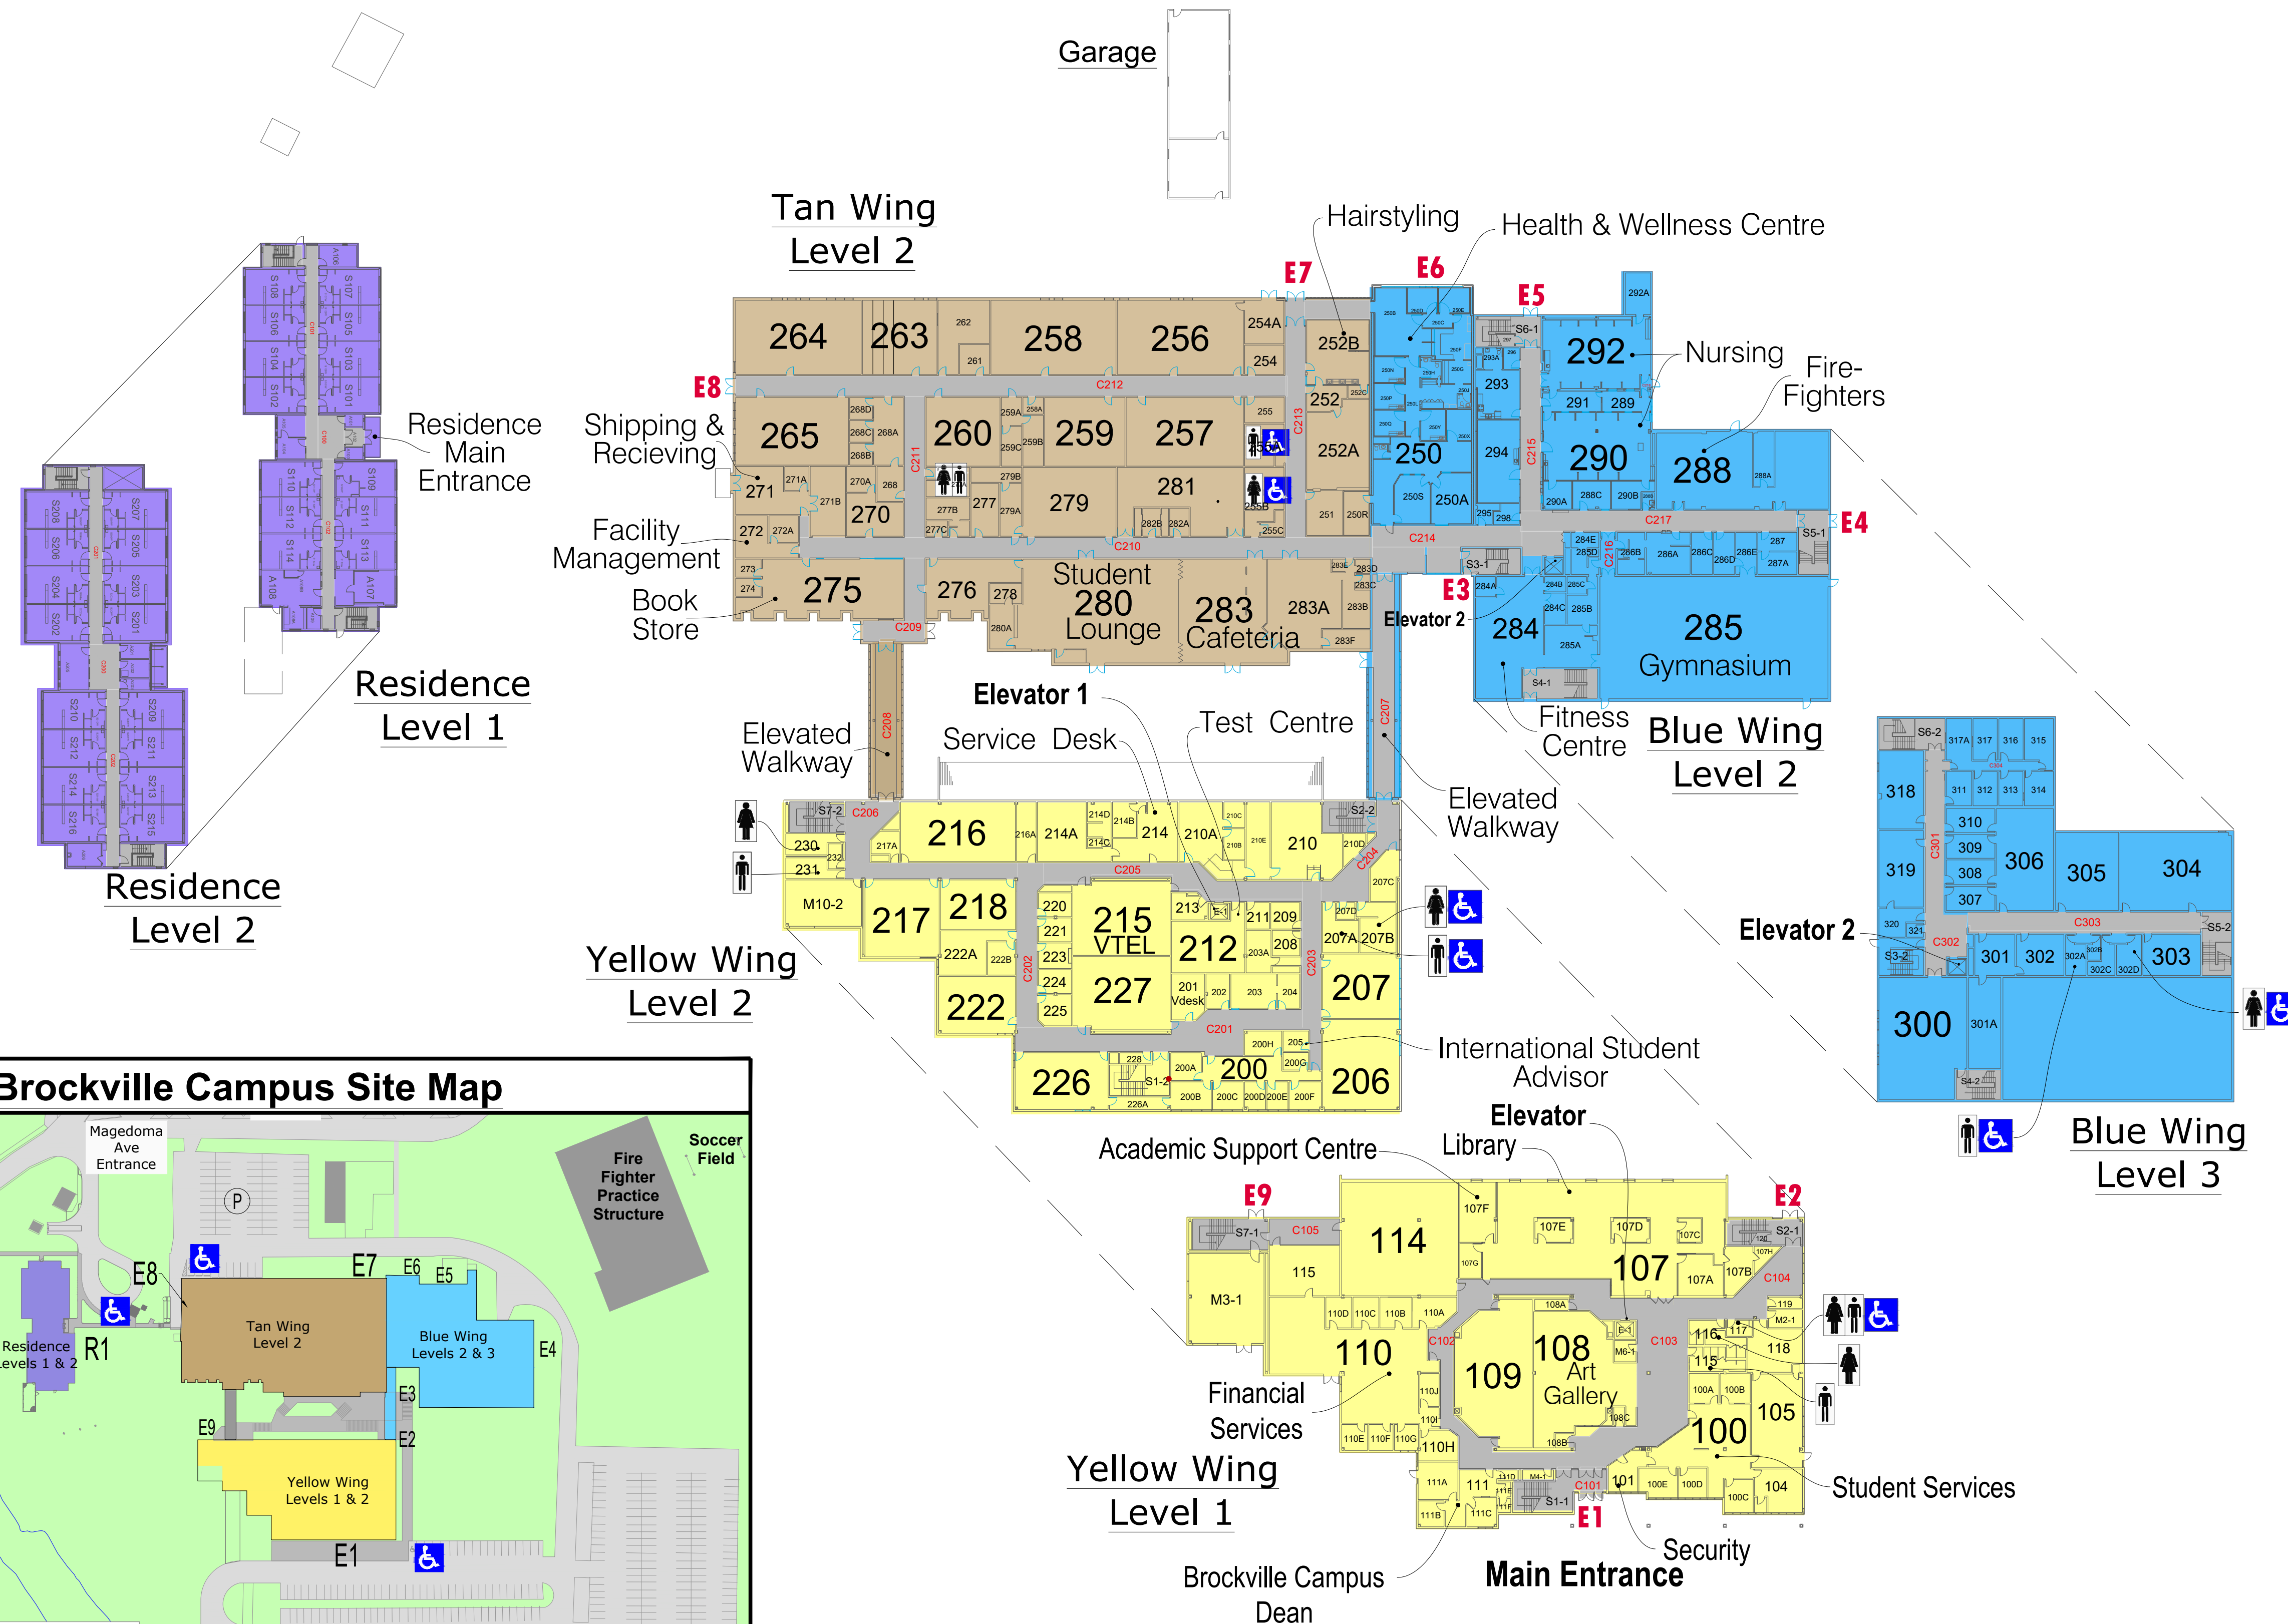

St. Lawrence College

Campus Directory 2021-2022

Alphabetical Listing of Services

ROOM #	Service
203	Adult Upgrading
108	Art Gallery
256, 258	Arts
279	Bio Hazard Lab
105	Boardroom
275	Book Store
283	Cafeteria
270	CICE
317A	Corporate Learning & Performance Improvement
257, 264	Dance Studio
111A	Dean of Campus
259, 265	Drama
272	Facilities Management Services
110	Financial Services
288	Firefighter Lab
284	Fitness Centre
285	Gymnasium
252	Hairstyling
250	Health & Wellness Centre
277	Indigenous Services
205	International Student Advisor
107	Library
263	Music
290, 292,	Nursing
293	PSW Lab
276	SAC
101	Security
214	Service Desk
271	Shipping
280	Student Lounge
100	Student Services
201	VDesk
215	VTEL

Brockville Campus Site Map

Pseudonyms for Buildings

Building	Room Numbers
1 Tan Wing, 2nd Level:	251-289
2 Blue Wing, 2nd Level:	250, 284-299
3 Blue Wing, 3rd Level:	300-320
4 Yellow Wing, 1st Level:	100-120
5 Yellow Wing, 2nd Level:	200-249
6 Residence	
7 Parking Lot	