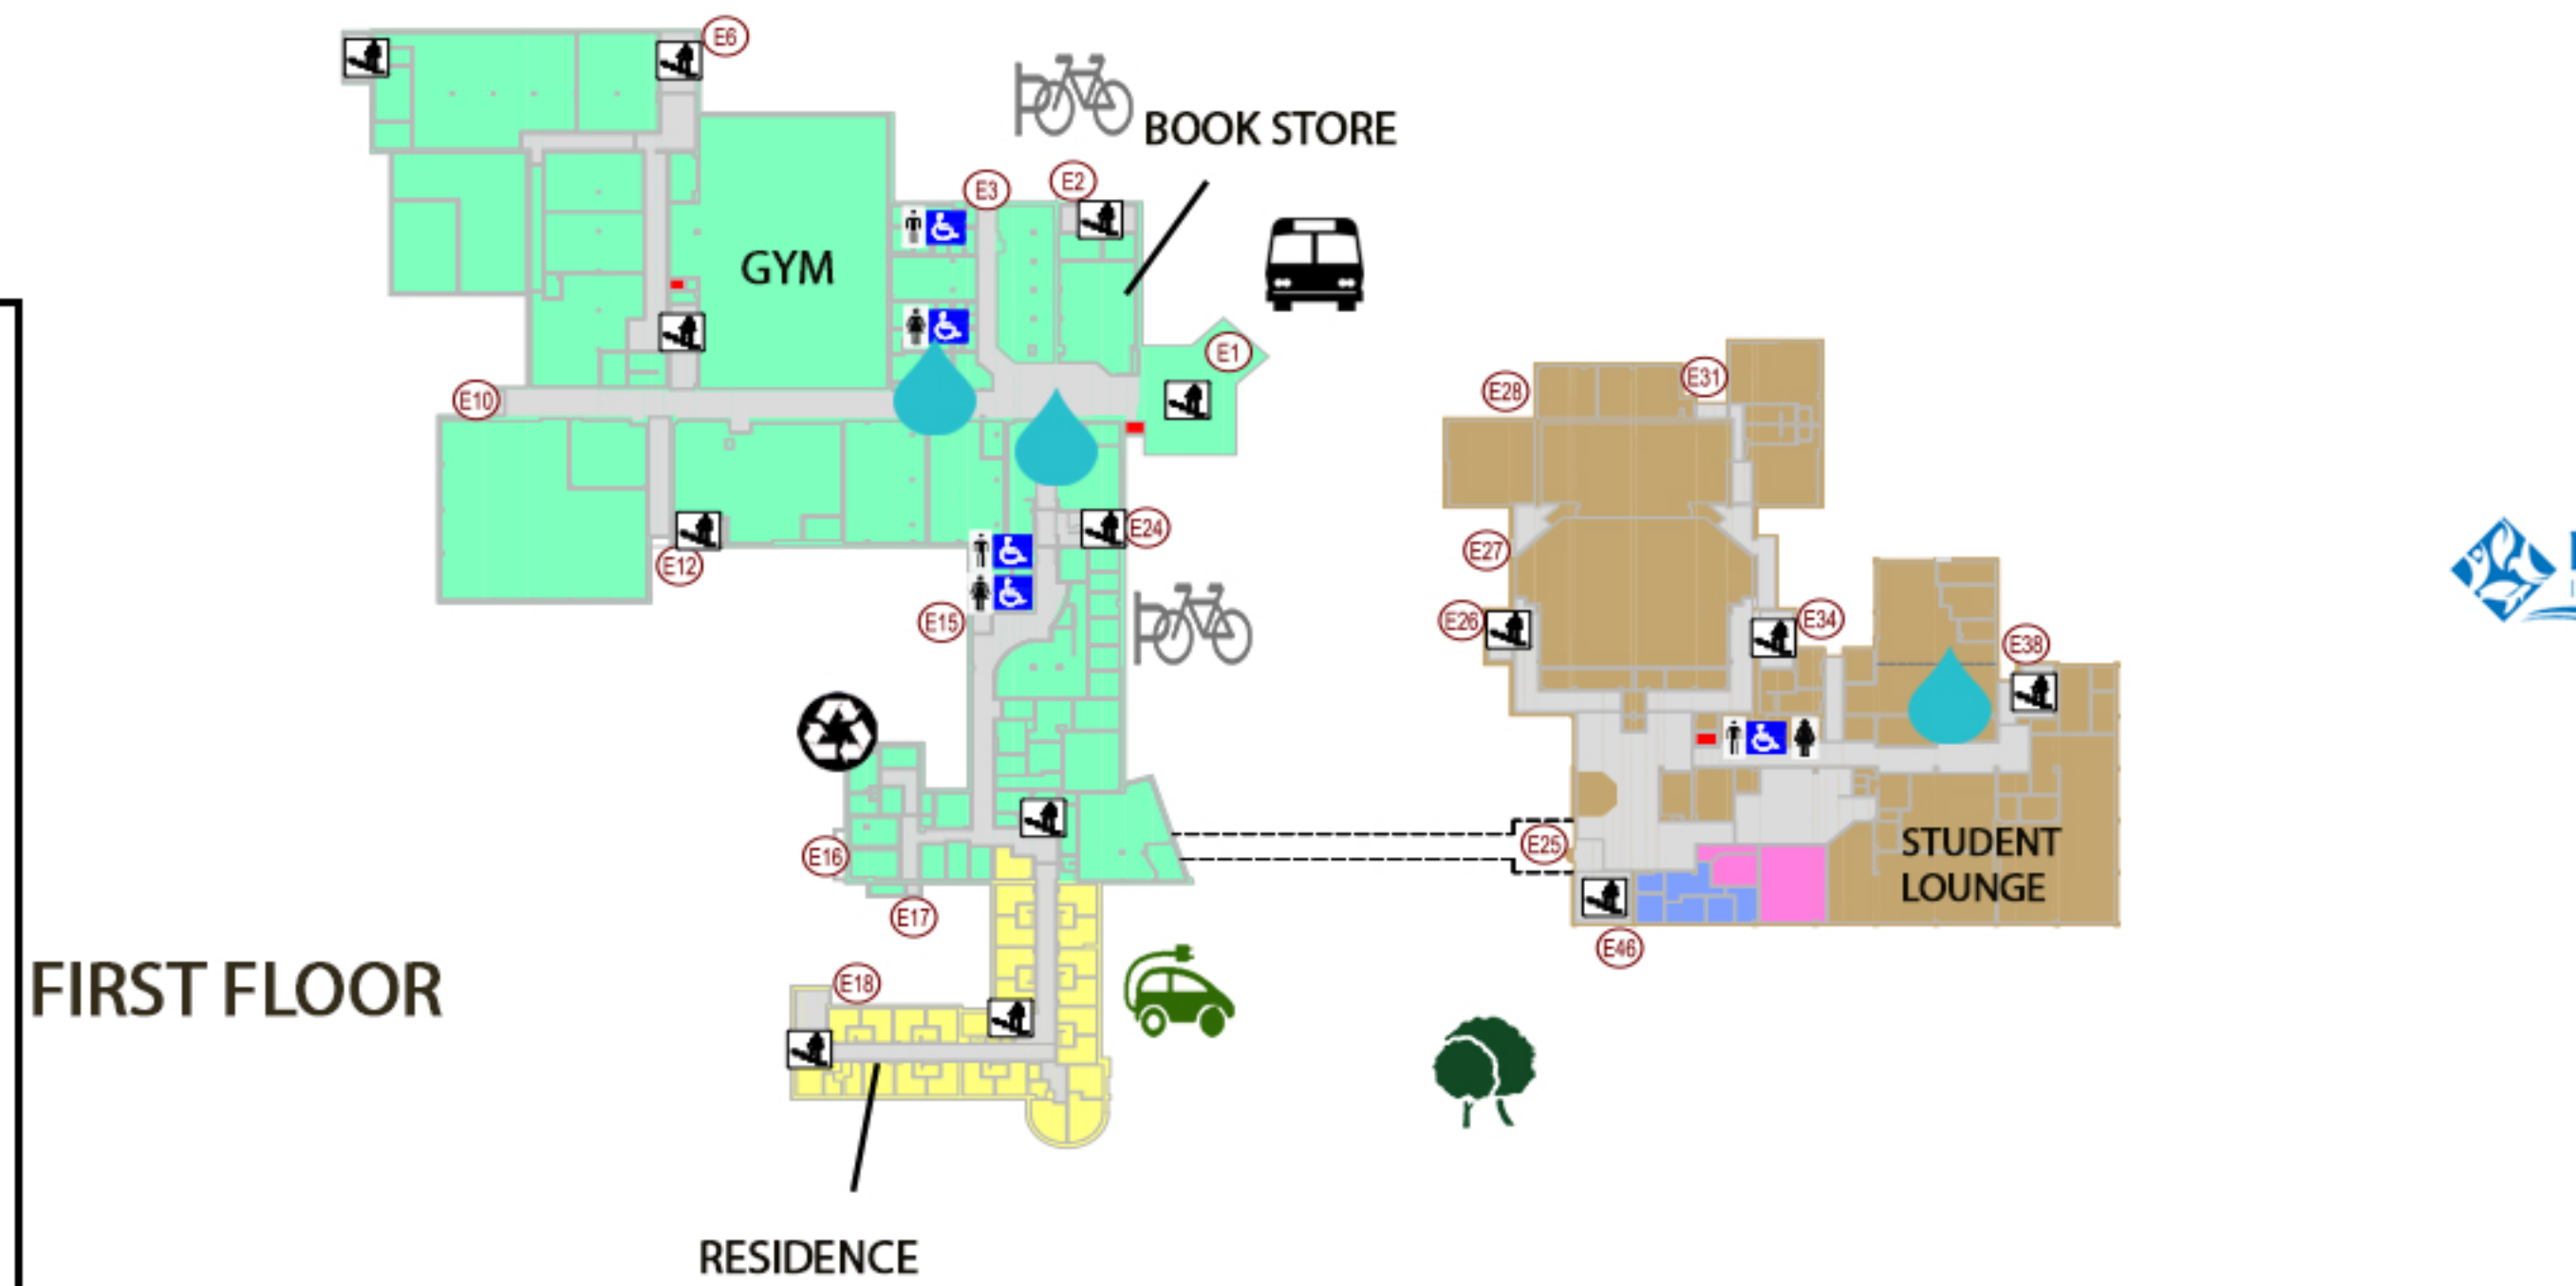

# GREEN MAP Cornwall Campus

**Legend**

-  Bike Racks
-  EV Charging
-  Hydration Stations
-  Residence Recycling
-  River Institute

 **Eco Containers**  
Reduce your carbon footprint by asking for an eco-container for no additional cost. Just drop it at an eco-container station when you're done.

 **Natural Environment**  
Enjoy the beautiful natural environment on campus. Walk along the St. Lawrence or do your schoolwork in peace. Unplug and unwind in a beautiful setting.

 **Reusable Mug**  
Bring a reusable mug when you buy your hot beverages and save 10 cents per cup!